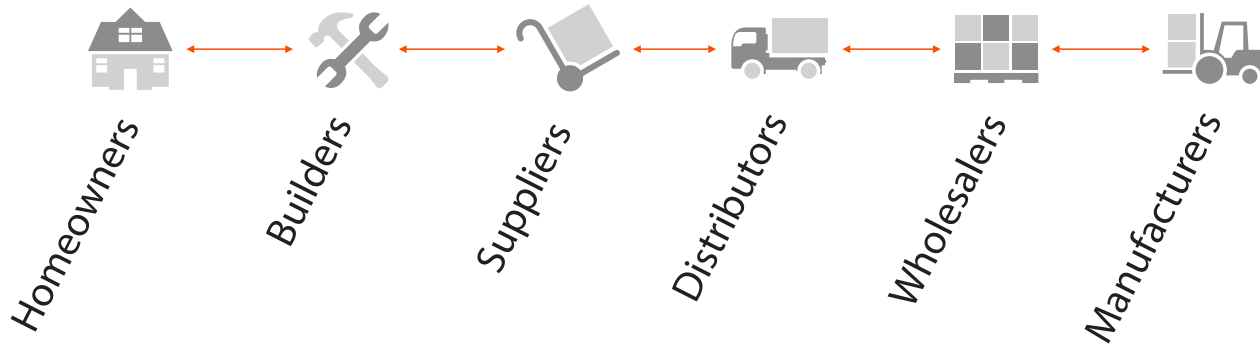

Leading the industry
in Supply Chain
Management

STREAMLINE THE ENTIRE SUPPLY CHAIN

Fully Integrated Home Building Solution

SCHEDULING – PROCUREMENT – COLLABORATION

Hyphen Solutions' supply chain management platform has transformed the construction industry by automating all connections and interdependencies of a project, thus perfecting every order with a single source of truth.

Single Source of Truth

Collaboration occurs in real-time. BuildPro provides two-way communication between the back office, field personnel and trades resulting in unified data from start to finish. Accurate and consistent information flows throughout the supply chain saving time in planning and sets Builders up for success.

- Improve Communication
- Increase Productivity
- Reduce Cost & Errors
- Better Insight
- Maximize Supply Chain Efficiency
- Manage Workflows

BuildPro is designed to reduce the cycle time of projects and allows for manageable and measurable communication with trades and partners.

The ultimate network from Homeowners to Manufacturers and everything in between

Construction Benefits

- Mobility – manage projects from **anywhere**
- **Real-time** communication with trades
- Over **45k** users on the Hyphen Network
- **150,000** Homes Built this year