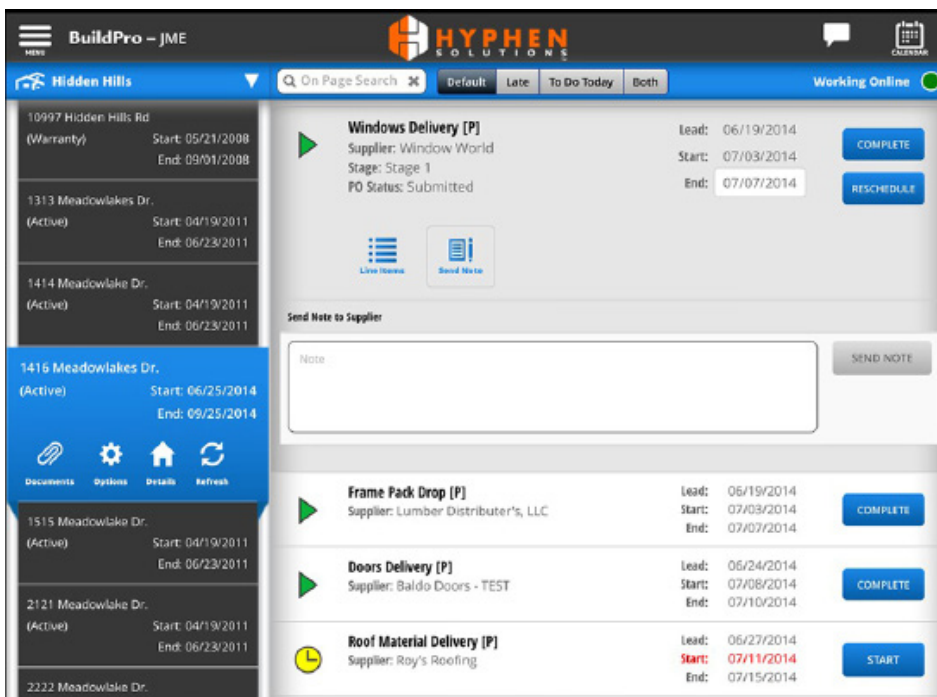

Leading the industry
in Supply Chain
Management

STREAMLINE THE ENTIRE SUPPLY CHAIN

Fully Integrated Home Building Solution

SCHEDULING – PROCUREMENT – COLLABORATION

Hyphen Solutions' supply chain management platform has transformed the construction industry by automating all connections and interdependencies of a project, thus perfecting every order with a single source of truth.

Single Source of Truth

Collaboration occurs in real-time. BuildPro provides two-way communication between the back office, field personnel and trades resulting in unified data from start to finish. Accurate and consistent information flows throughout the supply chain saving time in planning and sets Builders up for success.